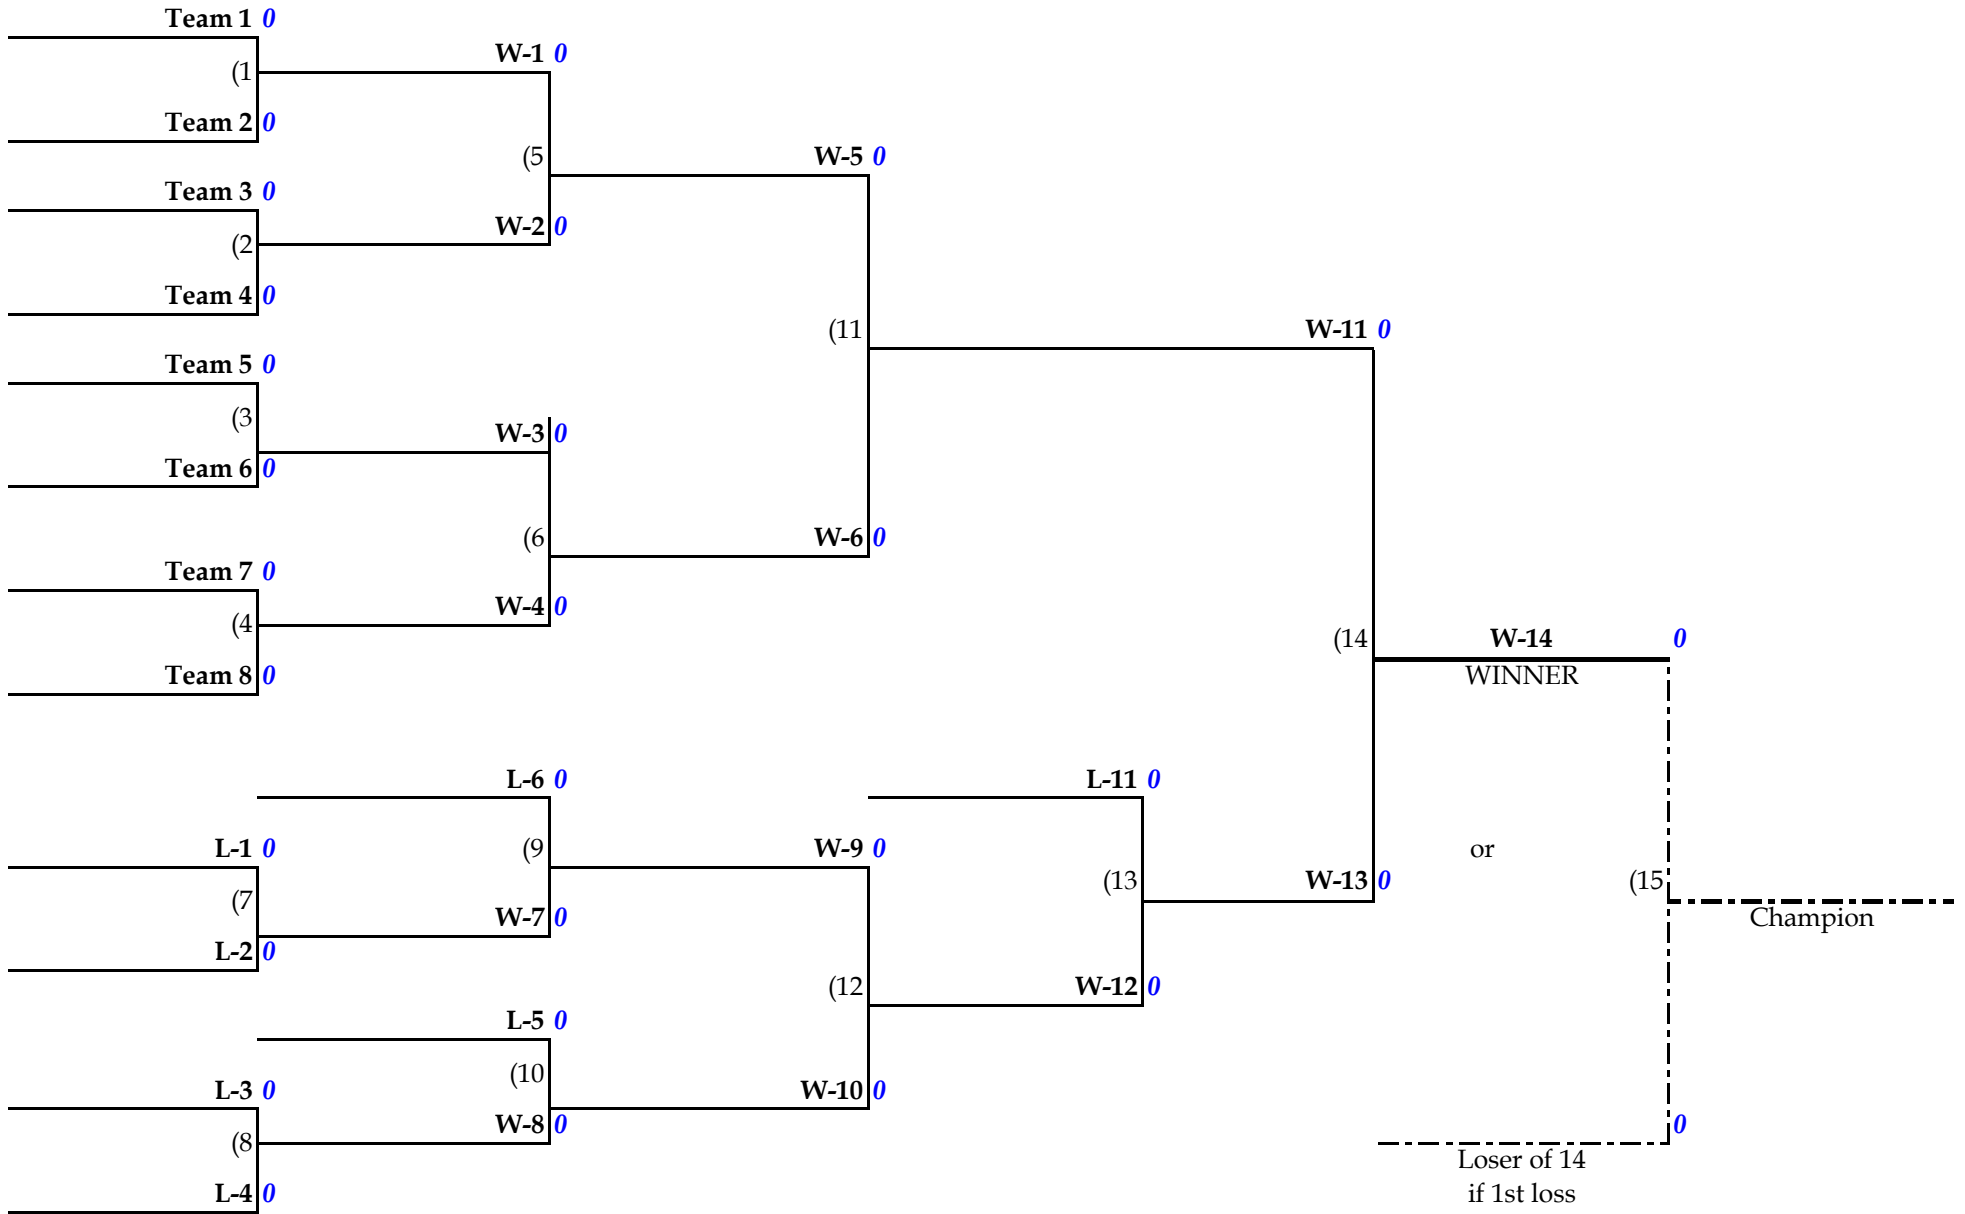

Babe Ruth League, Inc.
4-Team Double Elimination Bracket

Babe Ruth League, Inc.
5-Team Double Elimination Bracket

Babe Ruth League, Inc.
6-Team Double Elimination Bracket

Babe Ruth League, Inc.
7-Team Double Elimination Bracket

Babe Ruth League, Inc.
8-Team Double Elimination Bracket

Babe Ruth League, Inc.
9-Team Double Elimination Bracket

Babe Ruth League, Inc.
10-Team Double Elimination Bracket

Babe Ruth League, Inc.
11-Team Double Elimination Bracket

Babe Ruth League, Inc.
12-Team Single Elimination Bracket

Babe Ruth League, Inc.
12-Team Double Elimination Bracket

Babe Ruth League, Inc.
13-Team Double Elimination Bracket

Babe Ruth League, Inc.
14-Team Double Elimination Bracket

Babe Ruth League, Inc.
15-Team Double Elimination Bracket