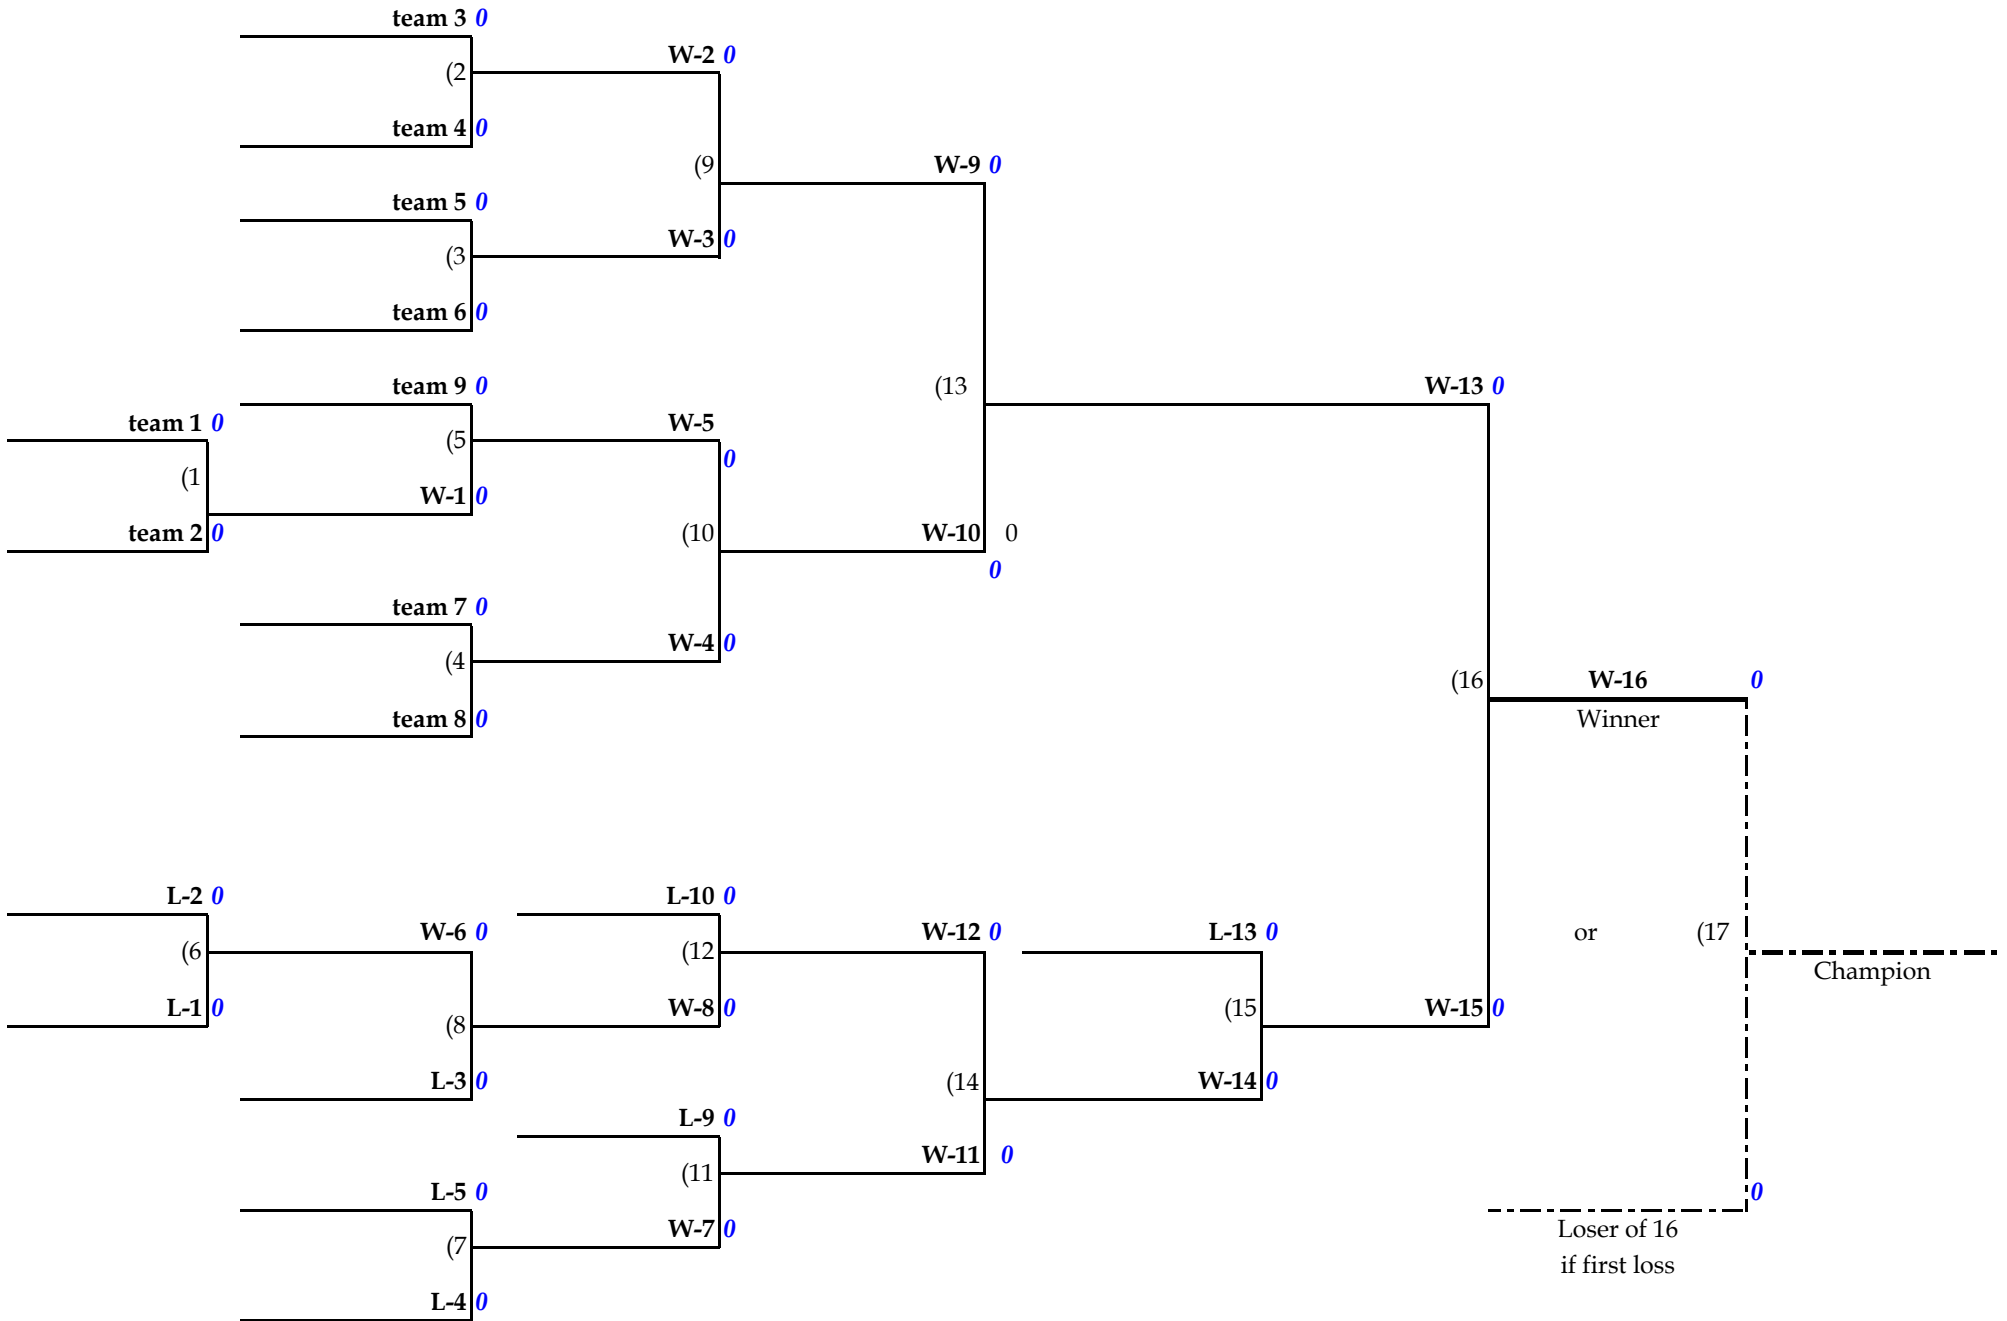

Babe Ruth League, Inc.
4-Team Double Elimination Bracket

Babe Ruth League, Inc.
5-Team Double Elimination Bracket

Babe Ruth League, Inc.
6-Team Double Elimination Bracket

Babe Ruth League, Inc.
7-Team Double Elimination Bracket

Babe Ruth League, Inc.
8-Team Double Elimination Bracket

Babe Ruth League, Inc.
9-Team Double Elimination Bracket

Babe Ruth League, Inc.
10-Team Double Elimination Bracket

Babe Ruth League, Inc.
11-Team Double Elimination Bracket

Babe Ruth League, Inc.
12-Team Single Elimination Bracket

Babe Ruth League, Inc.
12-Team Double Elimination Bracket

Babe Ruth League, Inc.
13-Team Double Elimination Bracket

Babe Ruth League, Inc.
14-Team Double Elimination Bracket

Babe Ruth League, Inc.
15-Team Double Elimination Bracket