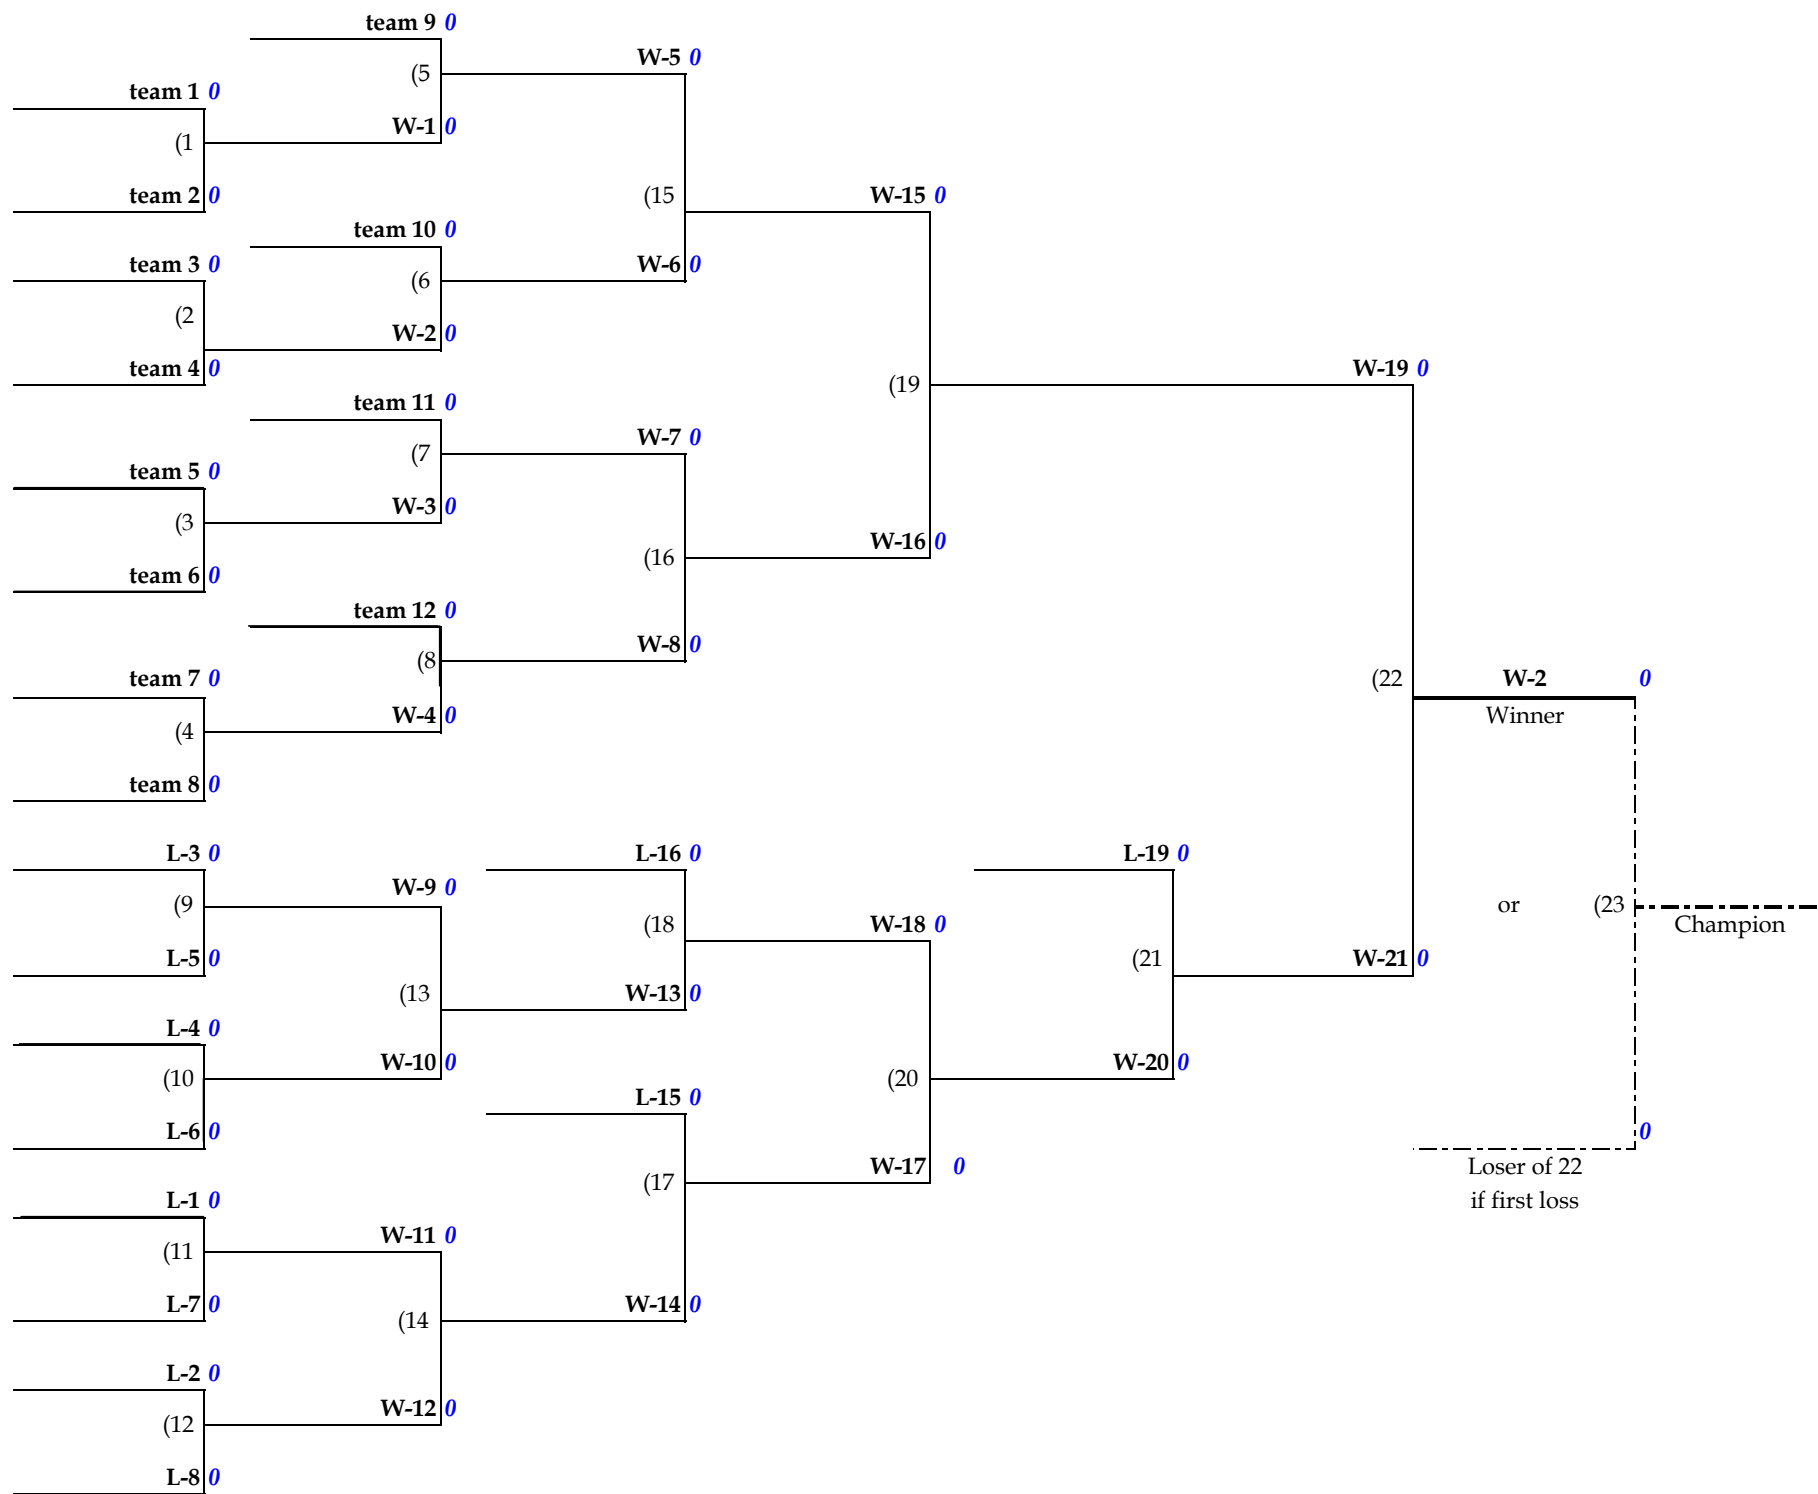

Babe Ruth League, Inc.
4-Team Double Elimination Bracket

Babe Ruth League, Inc.
5-Team Double Elimination Bracket

Babe Ruth League, Inc.
6-Team Double Elimination Bracket

Babe Ruth League, Inc.
7-Team Double Elimination Bracket

Babe Ruth League, Inc.
8-Team Double Elimination Bracket

Babe Ruth League, Inc.
9-Team Double Elimination Bracket

Babe Ruth League, Inc.
10-Team Double Elimination Bracket

Babe Ruth League, Inc.
11-Team Double Elimination Bracket

Babe Ruth League, Inc.
12-Team Single Elimination Bracket

Babe Ruth League, Inc.
12-Team Double Elimination Bracket

Babe Ruth League, Inc.
13-Team Double Elimination Bracket

Babe Ruth League, Inc.
14-Team Double Elimination Bracket

Babe Ruth League, Inc.
15-Team Double Elimination Bracket