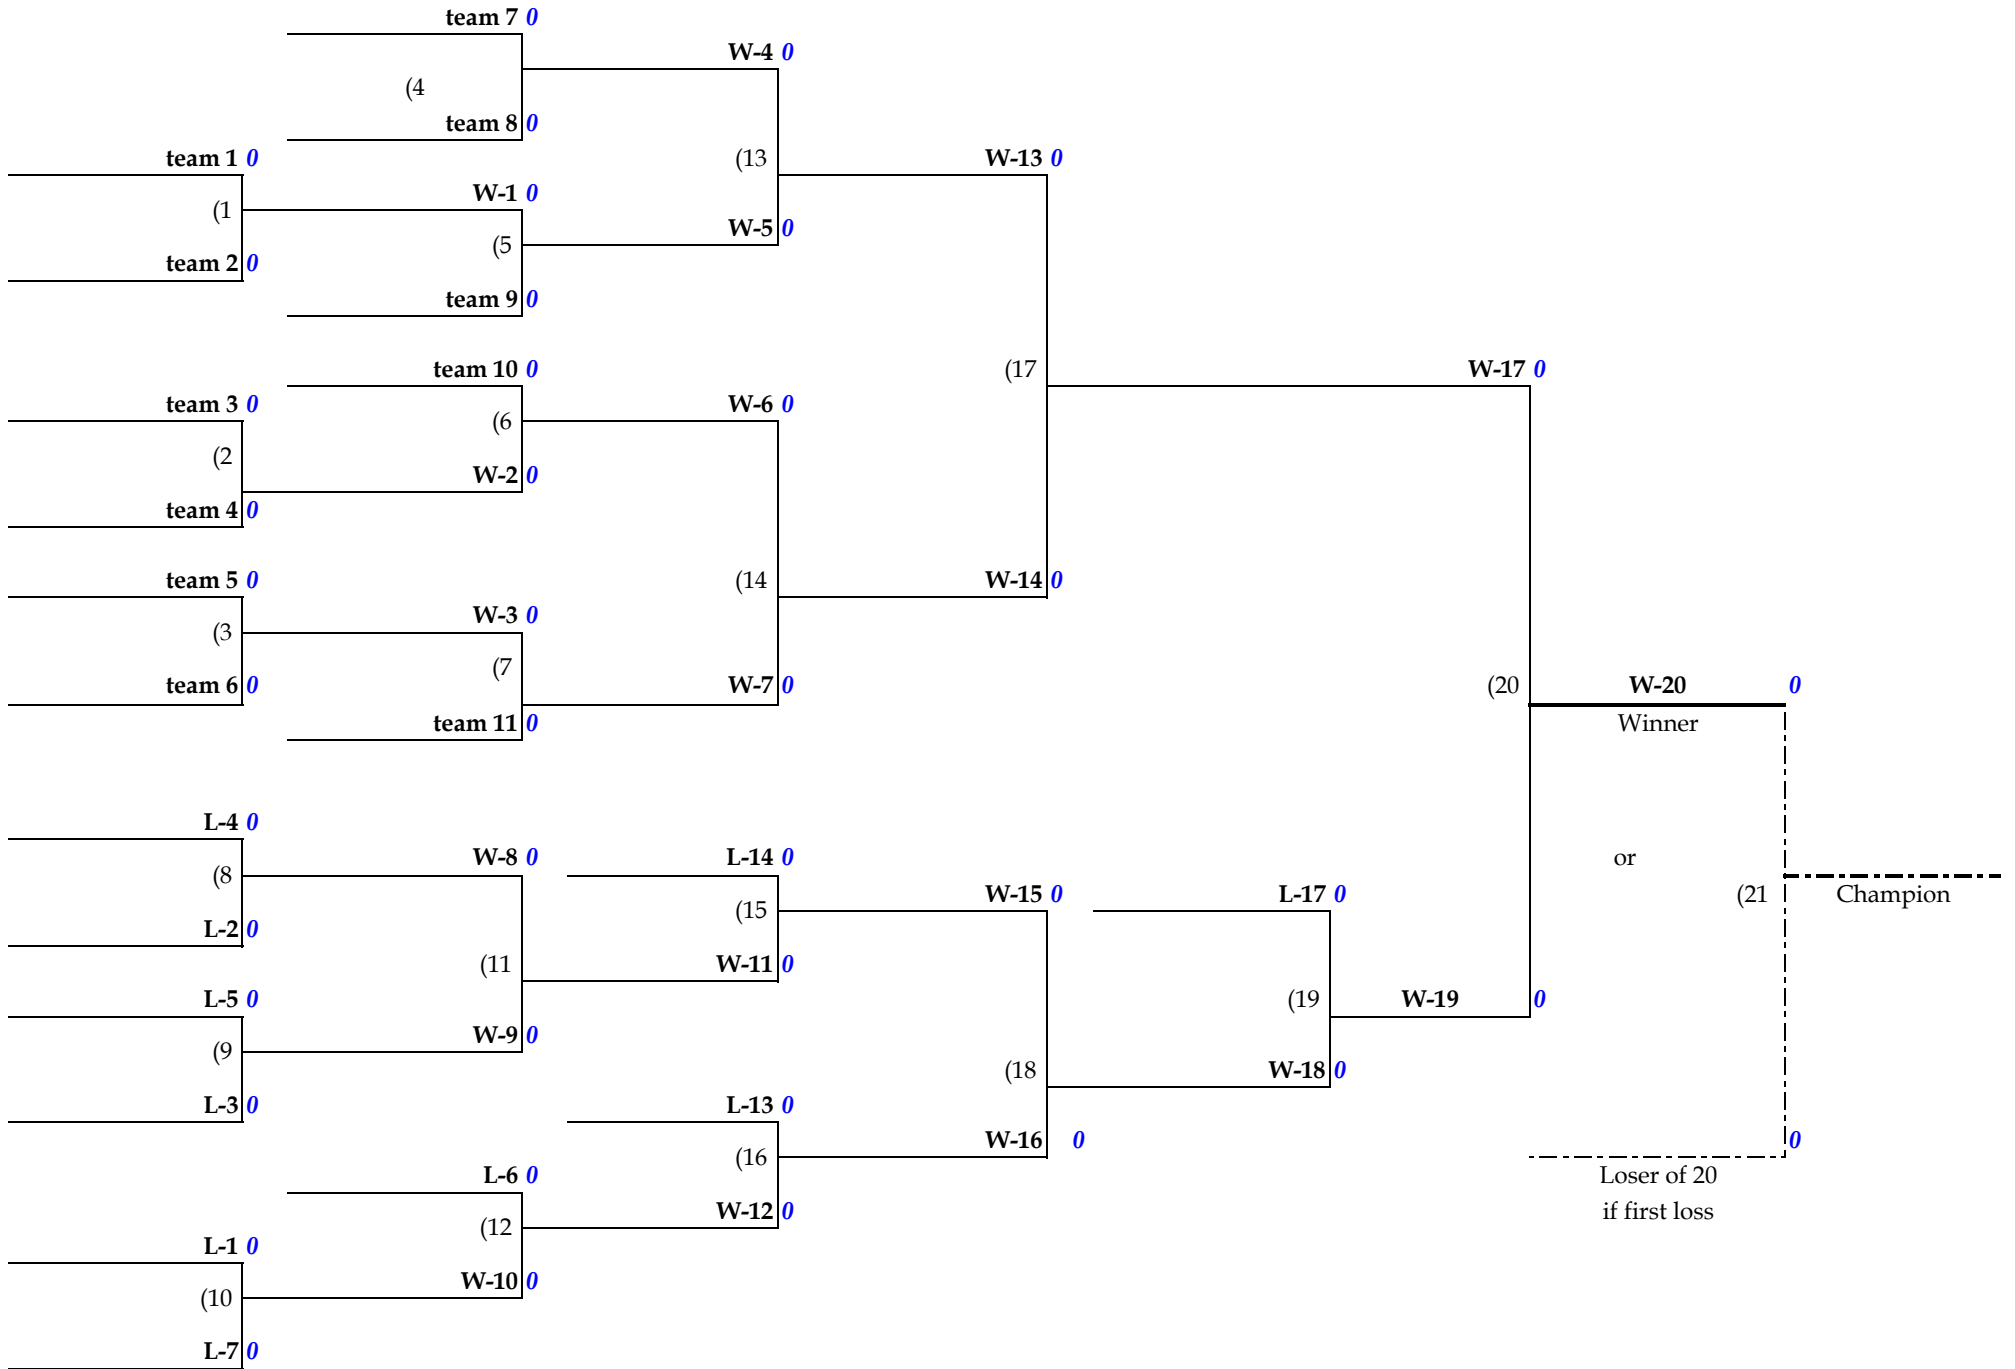

Babe Ruth League, Inc.
4-Team Double Elimination Bracket

Babe Ruth League, Inc.
5-Team Double Elimination Bracket

Babe Ruth League, Inc.
6-Team Double Elimination Bracket

Babe Ruth League, Inc.
7-Team Double Elimination Bracket

Babe Ruth League, Inc.
8-Team Double Elimination Bracket

Babe Ruth League, Inc.
9-Team Double Elimination Bracket

Babe Ruth League, Inc.
10-Team Double Elimination Bracket

Babe Ruth League, Inc.
11-Team Double Elimination Bracket

Babe Ruth League, Inc.
12-Team Single Elimination Bracket

Babe Ruth League, Inc.
12-Team Double Elimination Bracket

Babe Ruth League, Inc.
13-Team Double Elimination Bracket

Babe Ruth League, Inc.
14-Team Double Elimination Bracket

Babe Ruth League, Inc.
15-Team Double Elimination Bracket