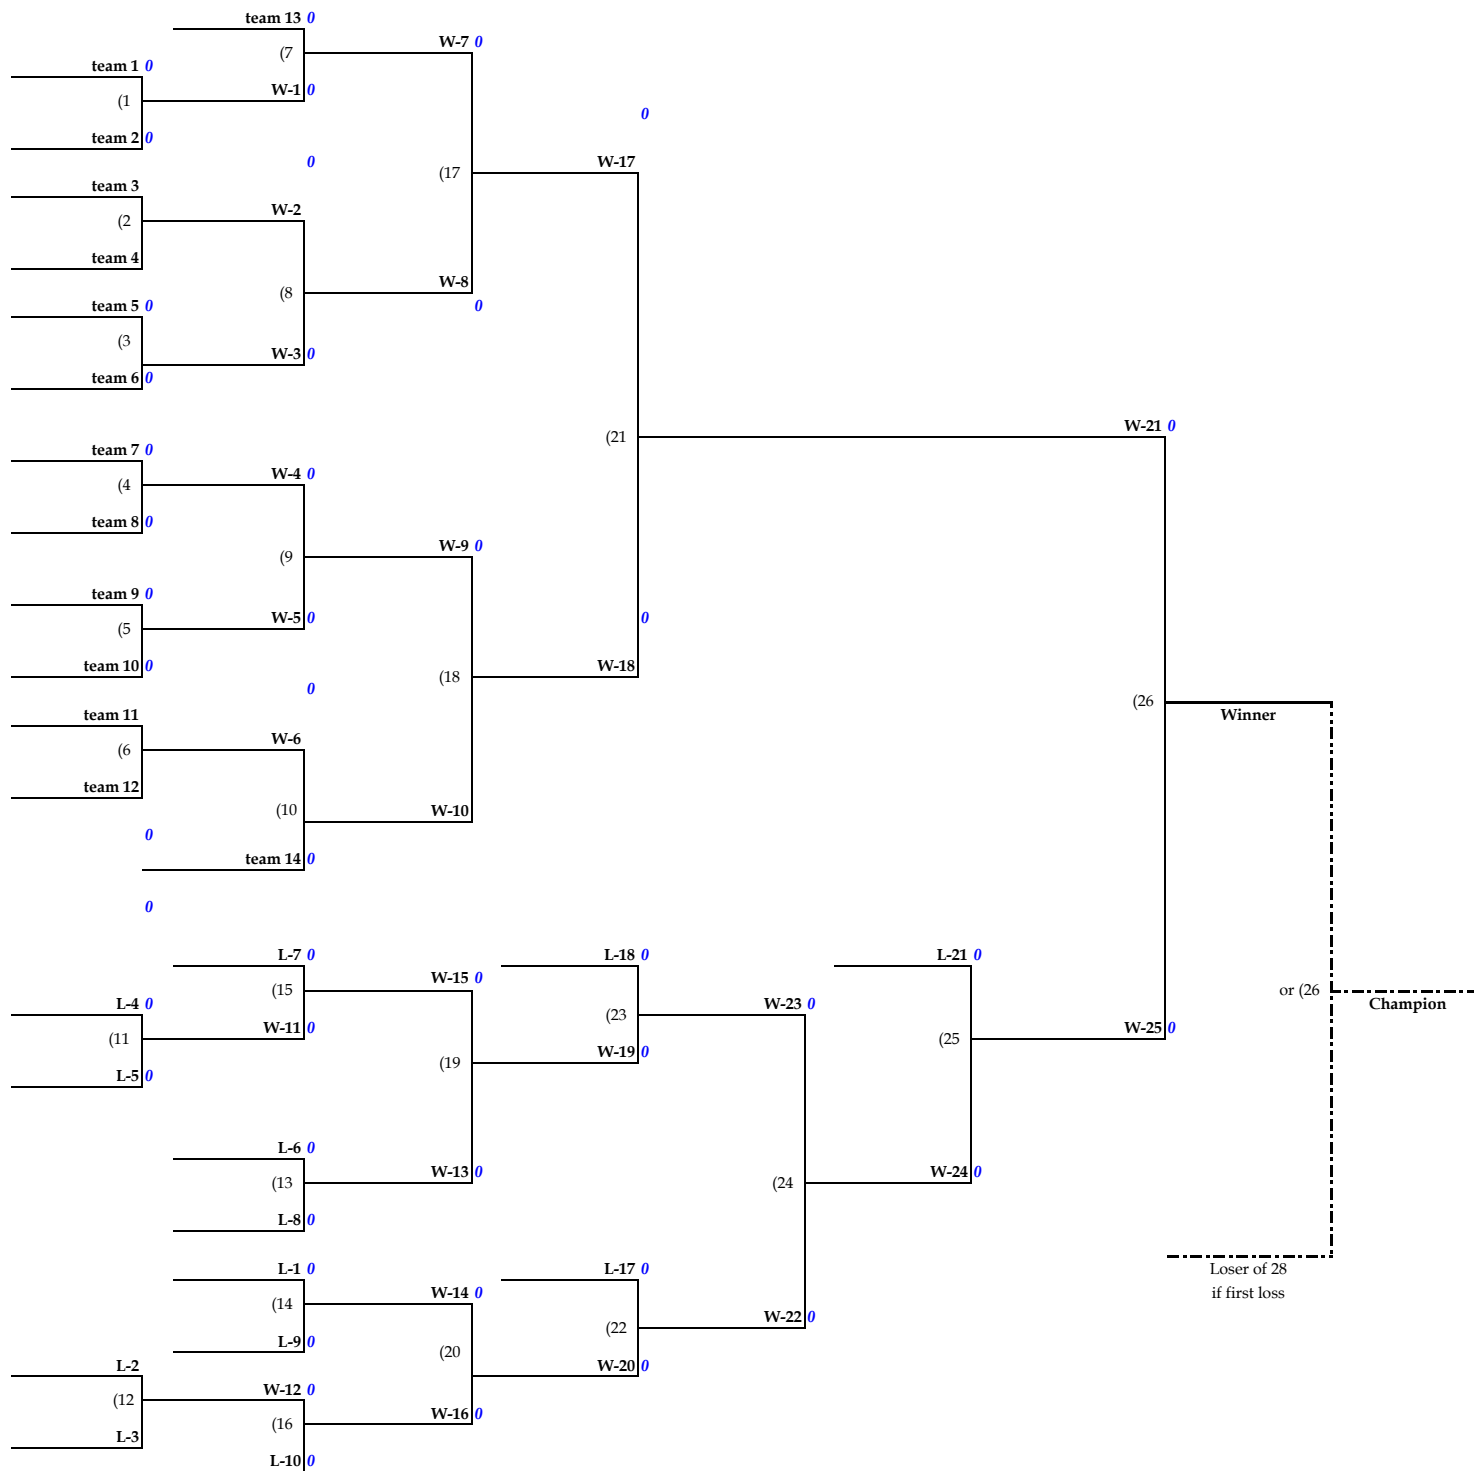

Babe Ruth League, Inc.
4-Team Double Elimination Bracket

Babe Ruth League, Inc.
5-Team Double Elimination Bracket

Babe Ruth League, Inc.
6-Team Double Elimination Bracket

Babe Ruth League, Inc.
7-Team Double Elimination Bracket

Babe Ruth League, Inc.
8-Team Double Elimination Bracket

Babe Ruth League, Inc.
9-Team Double Elimination Bracket

Babe Ruth League, Inc.
10-Team Double Elimination Bracket

Babe Ruth League, Inc.
11-Team Double Elimination Bracket

Babe Ruth League, Inc.
12-Team Single Elimination Bracket

Babe Ruth League, Inc.
12-Team Double Elimination Bracket

Babe Ruth League, Inc.
13-Team Double Elimination Bracket

Babe Ruth League, Inc.
14-Team Double Elimination Bracket

Babe Ruth League, Inc.
15-Team Double Elimination Bracket