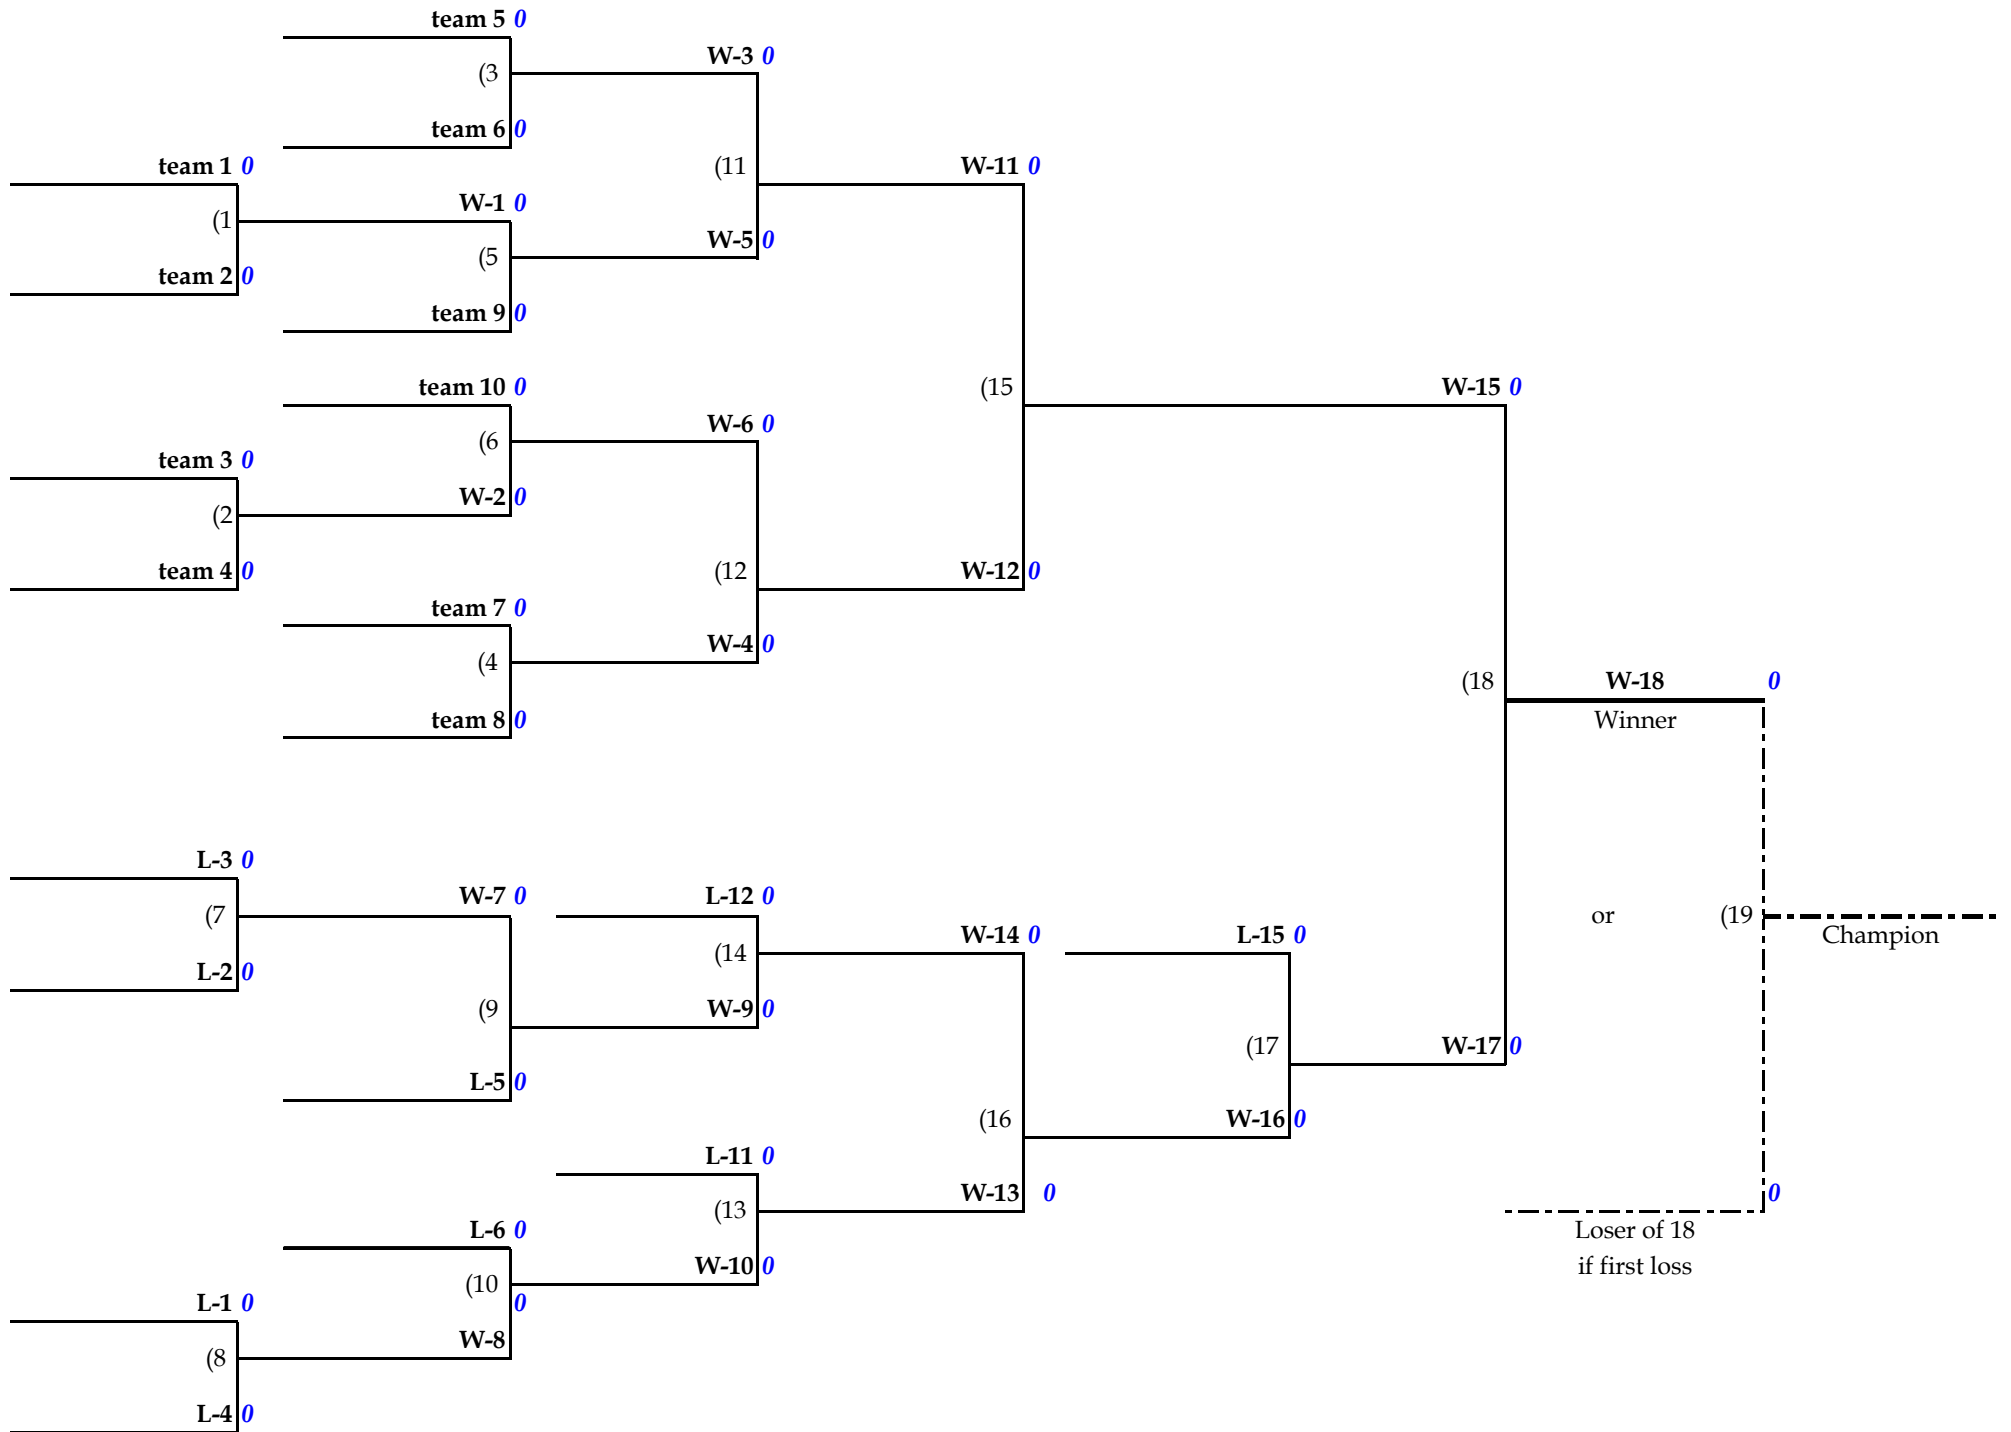

Babe Ruth League, Inc.
4-Team Double Elimination Bracket

Babe Ruth League, Inc.
5-Team Double Elimination Bracket

Babe Ruth League, Inc.
6-Team Double Elimination Bracket

Babe Ruth League, Inc.
7-Team Double Elimination Bracket

Babe Ruth League, Inc.
8-Team Double Elimination Bracket

Babe Ruth League, Inc.
9-Team Double Elimination Bracket

Babe Ruth League, Inc.
10-Team Double Elimination Bracket

Babe Ruth League, Inc.
11-Team Double Elimination Bracket

Babe Ruth League, Inc.
12-Team Single Elimination Bracket

Babe Ruth League, Inc.
12-Team Double Elimination Bracket

Babe Ruth League, Inc.
13-Team Double Elimination Bracket

Babe Ruth League, Inc.
14-Team Double Elimination Bracket

Babe Ruth League, Inc.
15-Team Double Elimination Bracket