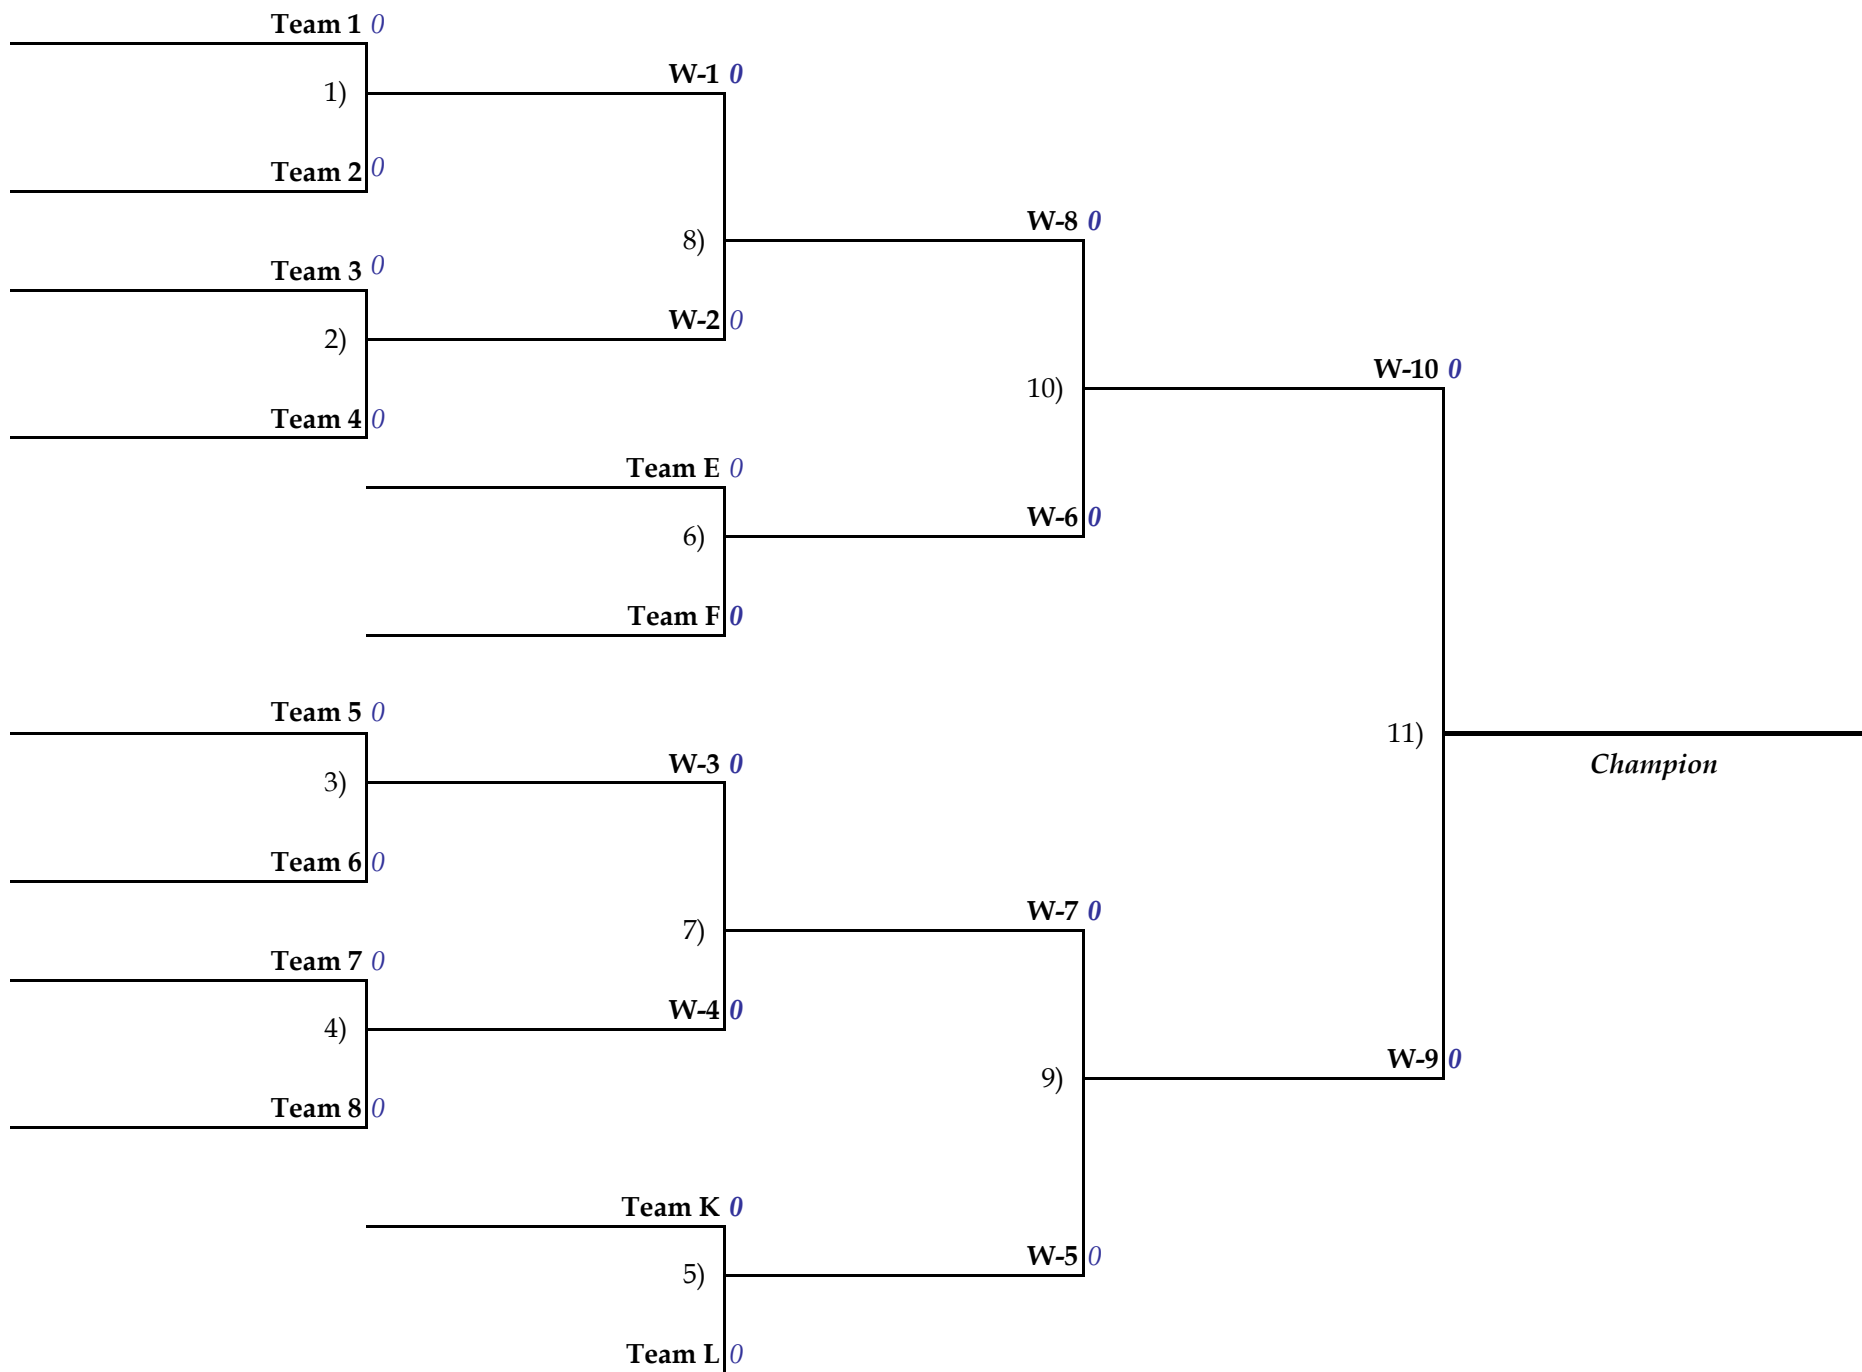

Babe Ruth League, Inc.
4-Team Double Elimination Bracket

Babe Ruth League, Inc.
5-Team Double Elimination Bracket

Babe Ruth League, Inc.
6-Team Double Elimination Bracket

Babe Ruth League, Inc.
7-Team Double Elimination Bracket

Babe Ruth League, Inc.
8-Team Double Elimination Bracket

Babe Ruth League, Inc.
9-Team Double Elimination Bracket

Babe Ruth League, Inc.
10-Team Double Elimination Bracket

Babe Ruth League, Inc.
11-Team Double Elimination Bracket

Babe Ruth League, Inc.
12-Team Single Elimination Bracket

Babe Ruth League, Inc.
12-Team Double Elimination Bracket

Babe Ruth League, Inc.
13-Team Double Elimination Bracket

Babe Ruth League, Inc.
14-Team Double Elimination Bracket

Babe Ruth League, Inc.
15-Team Double Elimination Bracket