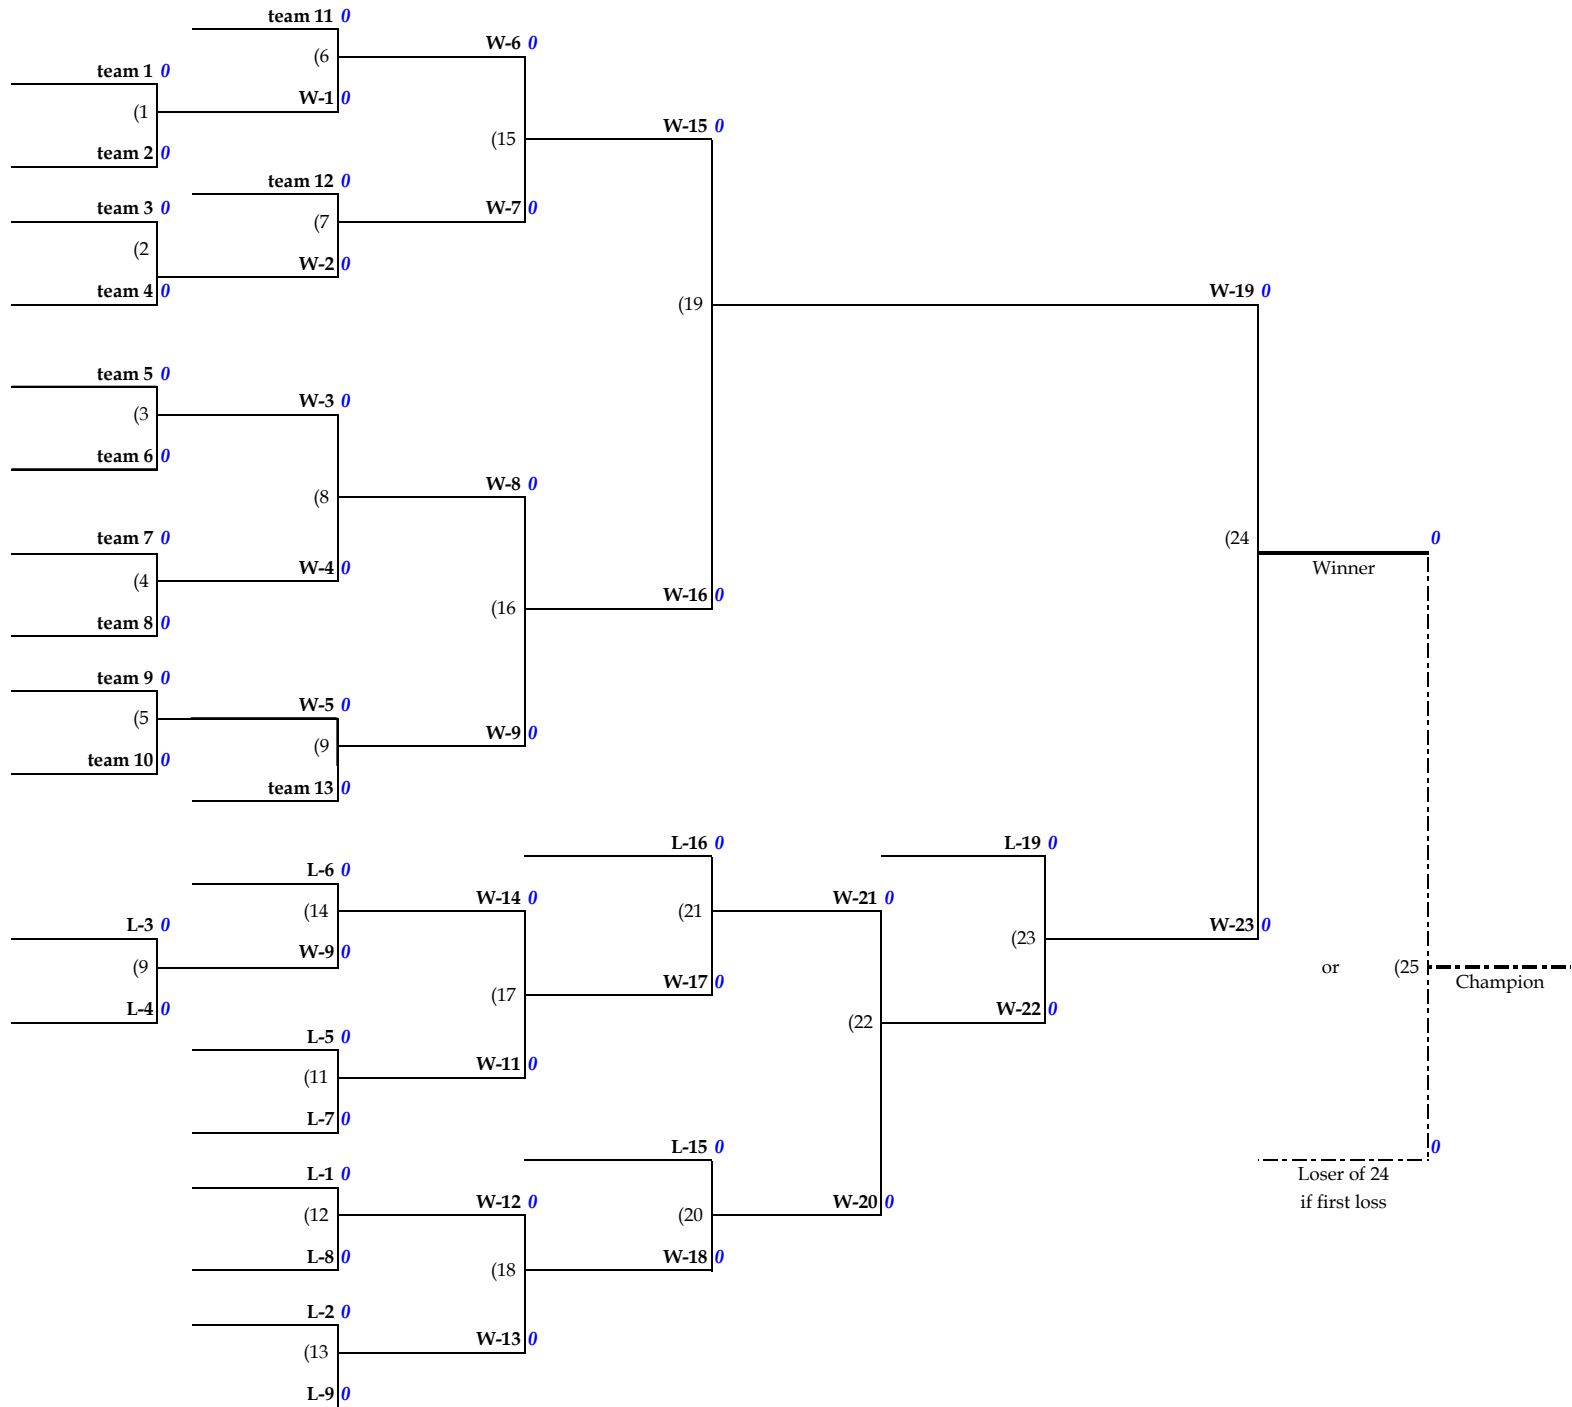

Babe Ruth League, Inc.
4-Team Double Elimination Bracket

Babe Ruth League, Inc.
5-Team Double Elimination Bracket

Babe Ruth League, Inc.
6-Team Double Elimination Bracket

Babe Ruth League, Inc.
7-Team Double Elimination Bracket

Babe Ruth League, Inc.
8-Team Double Elimination Bracket

Babe Ruth League, Inc.
9-Team Double Elimination Bracket

Babe Ruth League, Inc.
10-Team Double Elimination Bracket

Babe Ruth League, Inc.
11-Team Double Elimination Bracket

Babe Ruth League, Inc.
12-Team Single Elimination Bracket

Babe Ruth League, Inc.
12-Team Double Elimination Bracket

Babe Ruth League, Inc.
13-Team Double Elimination Bracket

Babe Ruth League, Inc.
14-Team Double Elimination Bracket

Babe Ruth League, Inc.
15-Team Double Elimination Bracket