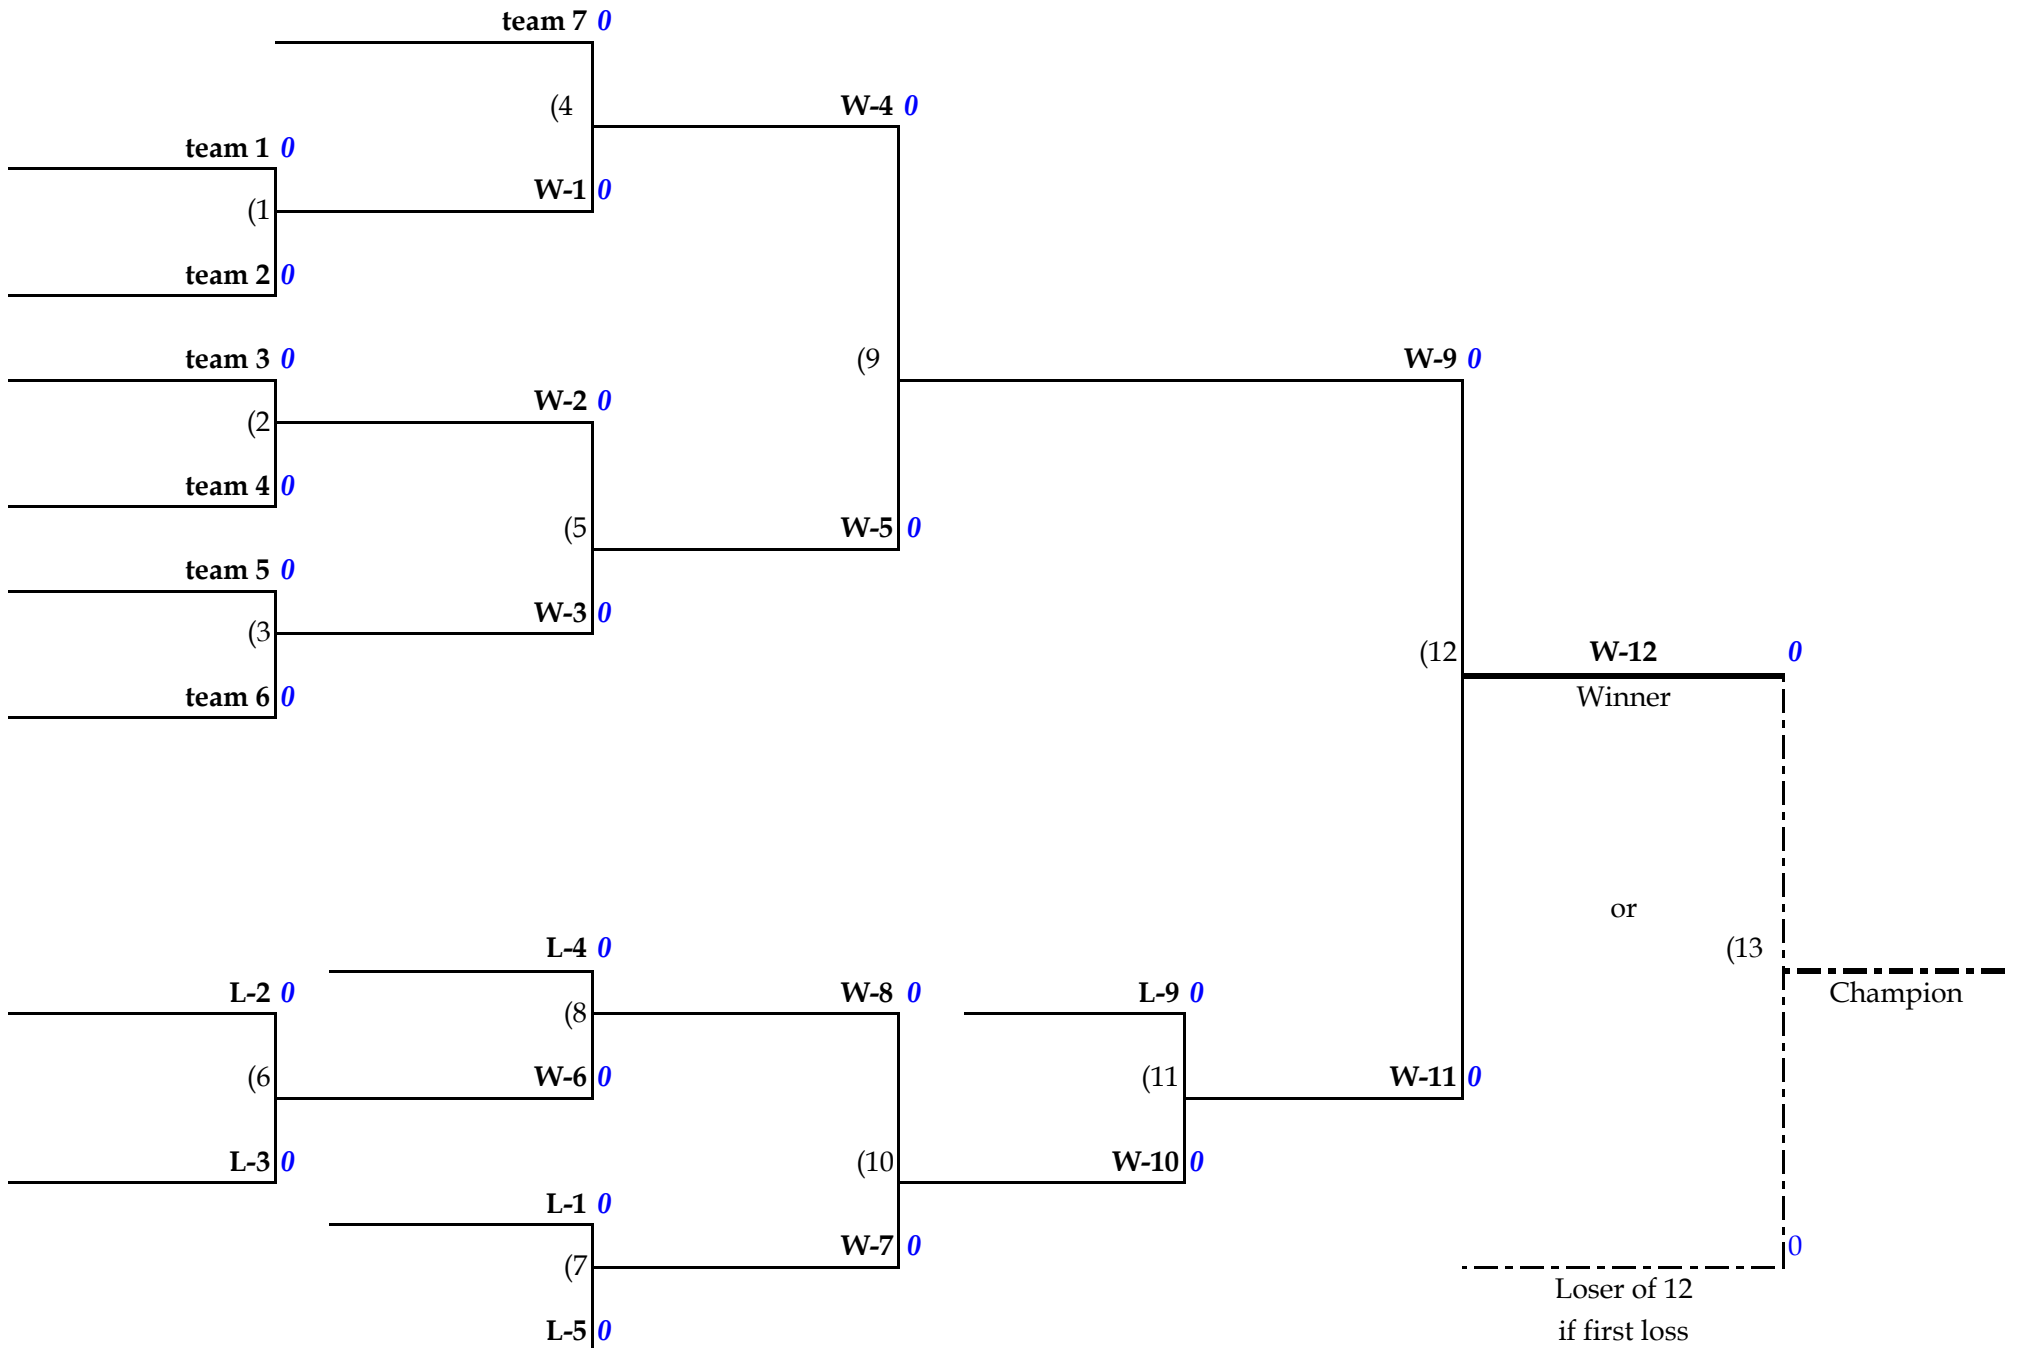

Babe Ruth League, Inc.
4-Team Double Elimination Bracket

Babe Ruth League, Inc.
5-Team Double Elimination Bracket

Babe Ruth League, Inc.
6-Team Double Elimination Bracket

Babe Ruth League, Inc.
7-Team Double Elimination Bracket

Babe Ruth League, Inc.
8-Team Double Elimination Bracket

Babe Ruth League, Inc.
9-Team Double Elimination Bracket

Babe Ruth League, Inc.
10-Team Double Elimination Bracket

Babe Ruth League, Inc.
11-Team Double Elimination Bracket

Babe Ruth League, Inc.
12-Team Single Elimination Bracket

Babe Ruth League, Inc.
12-Team Double Elimination Bracket

Babe Ruth League, Inc.
13-Team Double Elimination Bracket

Babe Ruth League, Inc.
14-Team Double Elimination Bracket

Babe Ruth League, Inc.
15-Team Double Elimination Bracket